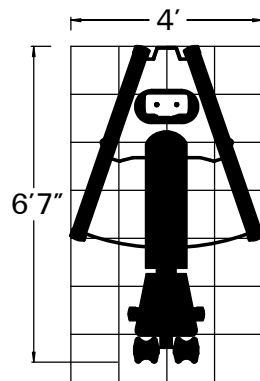

VECTRA[®]

SCALE: 1/4"=1'

VFT-100
6'6" TO 6'11"
490 POUNDS (160 LB.)