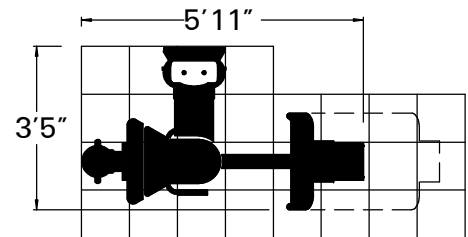

VECTRA[®]

SCALE: 1/4"=1'

VX-11
490 POUNDS
HEIGHT 5'11"