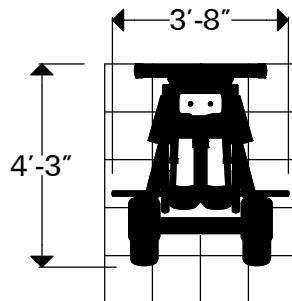

VECTRA[®]

FITNESS

VX-DC

MACHINE HEIGHT KNEELING: 6'-8"
MACHINE HEIGHT STANDING: 7'-11"
ADD 9" TO HEIGHT FOR HEAD ROOM

SCALE: 1/4"=1'