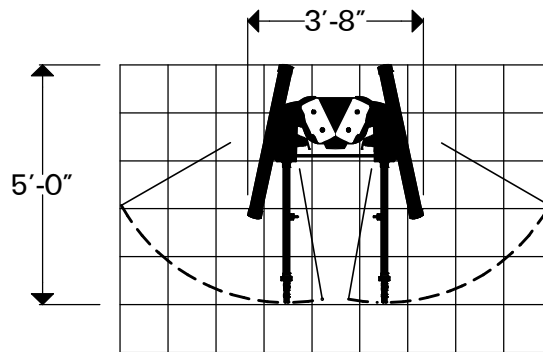

VECTRA[®]

FITNESS

VX-FT (2 stack)

HEIGHT UP TO 7'3"

SCALE: 1/4"=1'